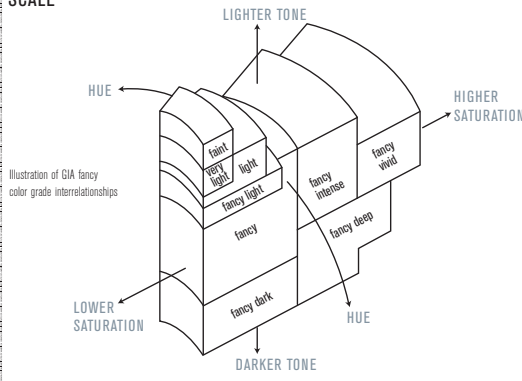

COLORED DIAMOND IDENTIFICATION AND ORIGIN REPORT

GIA REPORT 1152283599

March 04, 2013

Laser Inscription Registry ..... **GIA 1152283599**

Shape and Cutting Style ..... **Pear Modified Brilliant**

Measurements ..... **5.28 x 3.82 x 2.66 mm**

Weight ..... **0.40 carat**

Color Grade

Origin ..... **NATURAL**

Grade ..... **FANCY INTENSE**

..... **YELLOW**

Distribution ..... **EVEN**

Comments:
None

**GIA
COLORED
DIAMOND
SCALE**

510118620755

For terms, conditions, and limitations, see www.gia.edu/terms or call 800-421-7250 or 760-603-4500.