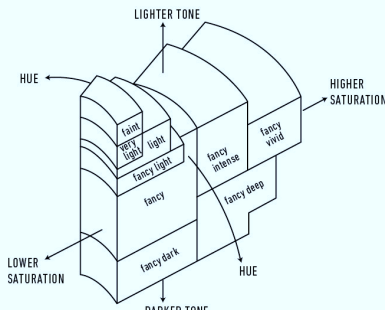

Carat Weight ..... 1.01 carat  
 Color Grade ..... Fancy Dark Orangy Brown  
 Color Origin ..... Natural  
 Color Distribution ..... Even  
 Clarity Grade ..... SI1  
 Proportions:

Profile not to actual proportions

**GIA COLORED DIAMOND SCALE**

Illustration of GIA fancy color grade interrelationships

**GIA CLARITY SCALE**

FLAWLESS
INTERNALLY FLAWLESS
VERY VERY SLIGHTLY INCLUDED
VVS <sub>1</sub>
VVS <sub>2</sub>
VERY SLIGHTLY INCLUDED
VS <sub>1</sub>
VS <sub>2</sub>
SLIGHTLY INCLUDED
SI <sub>1</sub>
SI <sub>2</sub>
INCLUDED
I <sub>1</sub>
I <sub>2</sub>
I <sub>3</sub>

**CLARITY CHARACTERISTICS**

**KEY TO SYMBOLS\***

- Feather
- Crystal
- Cloud
- Needle
- Cavity
- Pinpoint
- Indented Natural

\* Red symbols denote internal characteristics (inclusions). Green or black symbols denote external characteristics (blemishes). Diagram is an approximate representation of the diamond, and symbols shown indicate type, position, and approximate size of clarity characteristics. All clarity characteristics may not be shown. Details of finish are not shown.