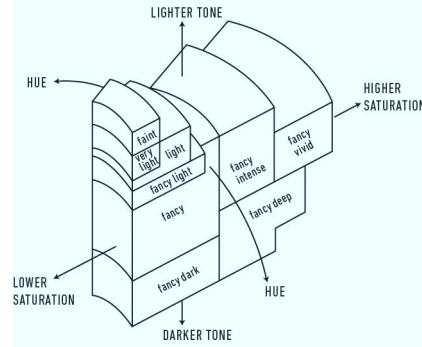

GIA NATURAL COLORED DIAMOND REPORT

April 30, 2019
 Report Type **Identification and Origin Report**
 GIA Report Number **1206246798**
 Shape and Cutting Style **Cushion Modified Brilliant**
 Measurements **7.47 x 7.00 x 3.20 mm**
 Carat Weight **1.68 carat**
 Color Grade **Fancy Black**
 Color Origin **Natural**
 Color Distribution **Even**
 Inscription(s): **GIA 1206246798**

ADDITIONAL INFORMATION

**GIA COLORED
DIAMOND
SCALE**

Illustration of GIA fancy color grade interrelationships

The results documented in this report refer only to the diamond described, and were obtained using the techniques and equipment available to GIA at the time of examination. This report is not a guarantee or valuation. For additional information and important limitations and disclaimers, please see GIA.edu/terms or call +1 800 421 7250 or +1 760 603 4500. ©2017 Gemological Institute of America, Inc.