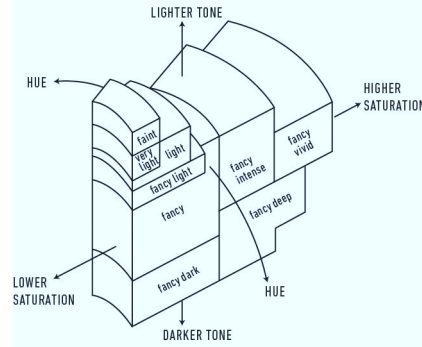

Verify this report at GIA.edu

GIA NATURAL COLORED DIAMOND REPORT

June 22, 2020
 Report Type **Identification and Origin Report**
 GIA Report Number **2205996667**
 Shape and Cutting Style **.Cut-Cornered Square Modified Brilliant**
 Measurements **2.69 x 2.65 x 1.70 mm**
 Carat Weight **0.11 carat**
 Color Grade **Fancy Intense Green-Yellow**
 Color Origin **Natural**
 Color Distribution **Even**
 Inscription(s): **GIA 2205996667**

ADDITIONAL INFORMATION
GIA COLORED DIAMOND SCALE

Illustration of GIA fancy color grade interrelationships

The results documented in this report refer only to the diamond described, and were obtained using the techniques and equipment available to GIA at the time of examination. This report is not a guarantee or valuation. For additional information and important limitations and disclaimers, please see GIA.edu/terms or call +1 800 421 7250 or +1 760 603 4500. ©2017 Gemological Institute of America, Inc.