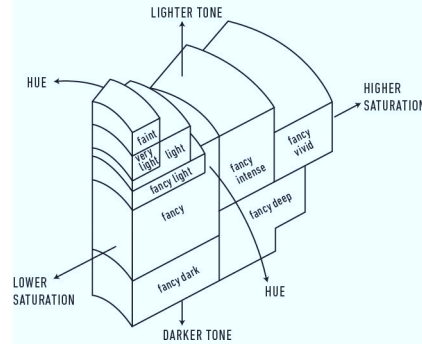

Verify this report at GIA.edu

GIA NATURAL COLORED DIAMOND REPORT

May 14, 2021
 Report Type **Identification and Origin Report**
 GIA Report Number **2215642811**
 Shape and Cutting Style **Round Modified Brilliant**
 Measurements **5.83 - 5.88 x 4.37 mm**
 Carat Weight **0.96 carat**
 Color Grade **Fancy Black**
 Color Origin **Natural**
 Color Distribution **Even**
 Inscription(s): **GIA 2215642811**

ADDITIONAL INFORMATION
**GIA COLORED
 DIAMOND
 SCALE**

Illustration of GIA fancy color grade interrelationships

The results documented in this report refer only to the diamond described, and were obtained using the techniques and equipment available to GIA at the time of examination. This report is not a guarantee or valuation. For additional information and important limitations and disclaimers, please see GIA.edu/terms or call +1 800 421 7250 or +1 760 603 4500. ©2017 Gemological Institute of America, Inc.