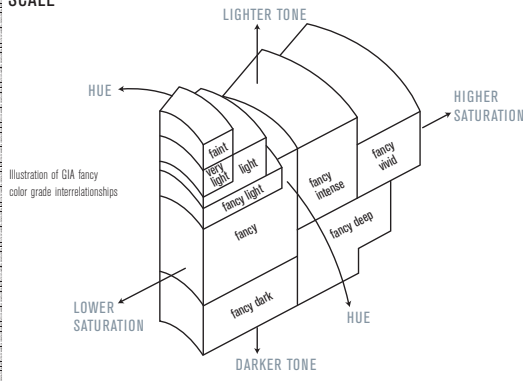

COLORED DIAMOND IDENTIFICATION AND ORIGIN REPORT

GIA REPORT 5151283636

March 04, 2013

Laser Inscription Registry ..... GIA 5151283636

Shape and Cutting Style ..... Pear Brilliant

Measurements ..... 5.34 x 3.95 x 2.64 mm

Weight ..... 0.35 carat

Color Grade

Origin ..... NATURAL

Grade ..... FANCY

..... YELLOW

Distribution ..... EVEN

Comments:

None

GIA COLORED DIAMOND SCALE

210518620753