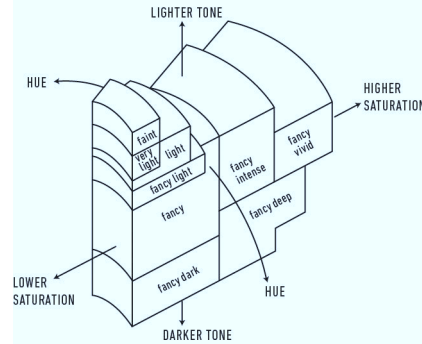

Verify this report at gia.edu

GIA COLORED DIAMOND REPORT

September 6, 2017
 Report Type **Identification and Origin Report**
 GIA Report Number **5181680834**
 Shape and Cutting Style **Pear Modified Brilliant**
 Measurements **12.77 x 9.15 x 4.47 mm**
 Carat Weight **3.90 carat**
 Color Grade **Fancy Black**
 Color Origin **Natural**
 Color Distribution **Even**
 Inscription(s): GIA 5181680834

ADDITIONAL INFORMATION
**GIA COLORED
 DIAMOND
 SCALE**

Illustration of GIA fancy color grade interrelationships

The results documented in this report refer only to the diamond described, and were obtained using the techniques and equipment used by GIA at the time of examination. This report is not a guarantee or valuation. For additional information and important limitations and disclaimers, please see www.gia.edu/terms or call +1 800 421 7250 or +1 760 603 4500. ©2014 Gemological Institute of America, Inc.