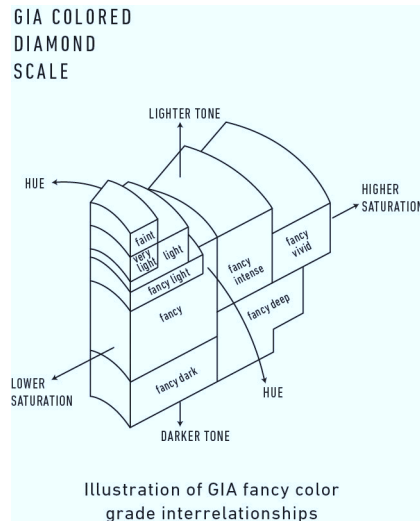

Verify this report at gia.edu

GIA COLORED DIAMOND REPORT

October 18, 2017
Report Type ..... **Identification and Origin Report**
GIA Report Number **5182789119**
Shape and Cutting Style ..... **Modified Kite Mixed Cut**
Measurements ..... **11.85 x 8.03 x 4.21 mm**
Carat Weight ..... **2.34 carat**
Color Grade ..... **Fancy Black**
Color Origin ..... **Natural**
Color Distribution ..... **Even**
Inscription(s): GIA 5182789119

ADDITIONAL INFORMATION

The results documented in this report refer only to the diamond described, and were obtained using the techniques and equipment used by GIA at the time of examination. This report is not a guarantee or valuation. For additional information and important limitations and disclaimers, please see www.gia.edu/terms or call +1 800 421 7250 or +1 760 603 4500. ©2014 Gemological Institute of America, Inc.

reportcheck.gia.edu