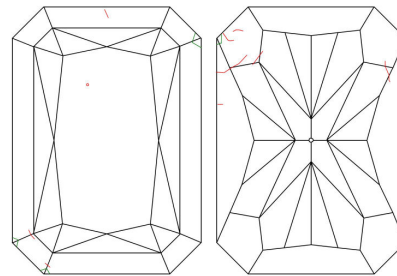

GIA COLORED DIAMOND REPORT

March 14, 2018
 Report Type Grading Report
 GIA Report Number 5191155034
 Shape and Cutting Style Cut-Cornered Rectangular
 Modified Brilliant
 Measurements 3.45 x 3.01 x 2.52 mm
 Carat Weight 0.24 carat
 Color Grade Fancy Vivid Green-Yellow
 Color Origin Natural
 Color Distribution Even
 Clarity Grade SI1
 Proportions:

Profile not to actual proportions

Polish Good
 Symmetry Good
 Fluorescence Very Strong Green
 Inscription(s): GIA 5191155034

ADDITIONAL INFORMATION

CLARITY CHARACTERISTICS

KEY TO SYMBOLS*

-  Feather
-  Crystal
-  Natural

* Red symbols denote internal characteristics (inclusions). Green or black symbols denote external characteristics (blemishes). Diagram is an approximate representation of the diamond, and symbols shown indicate type, position, and approximate size of clarity characteristics. All clarity characteristics may not be shown. Details of finish are not shown.