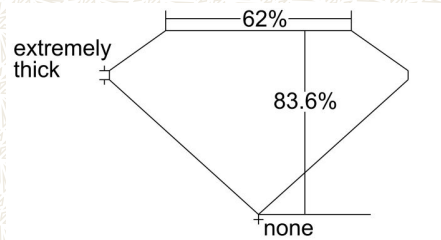

GIA COLORED DIAMOND REPORT

March 14, 2018
 Report Type Grading Report
 GIA Report Number 5191155034
 Shape and Cutting Style Cut-Cornered Rectangular
 Modified Brilliant
 Measurements 3.45 x 3.01 x 2.52 mm
 Carat Weight 0.24 carat
 Color Grade Fancy Vivid Green-Yellow
 Color Origin Natural
 Color Distribution Even
 Clarity Grade SI1
 Proportions:

Profile not to actual proportions

Polish Good
 Symmetry Good
 Fluorescence Very Strong Green
 Inscription(s): GIA 5191155034

ADDITIONAL INFORMATION

CLARITY CHARACTERISTICS

KEY TO SYMBOLS*

-  Feather
-  Crystal
-  Natural

* Red symbols denote internal characteristics (inclusions). Green or black symbols denote external characteristics (blemishes). Diagram is an approximate representation of the diamond, and symbols shown indicate type, position, and approximate size of clarity characteristics. All clarity characteristics may not be shown. Details of finish are not shown.