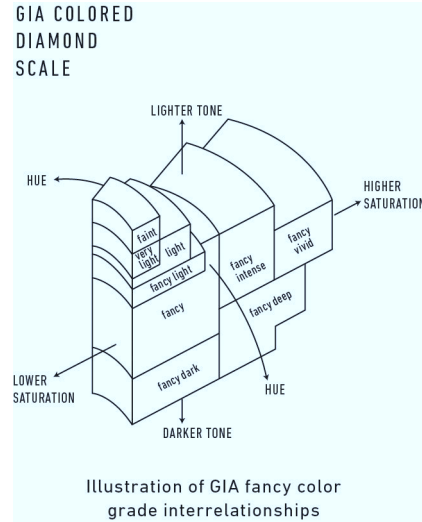

Verify this report at GIA.edu

GIA NATURAL COLORED DIAMOND REPORT

February 15, 2022
Report Type ..... Identification and Origin Report
GIA Report Number 6214869778
Shape and Cutting Style .Cut-Cornered Square Modified
Brilliant
Measurements ..... 7.84 x 7.58 x 5.22 mm
Carat Weight ..... 3.03 carat
Color Grade ..... Fancy Deep Grayish Greenish Yellow
Color Origin ..... Natural
Color Distribution ..... Even
Inscription(s): GIA 6214869778

ADDITIONAL INFORMATION

The results documented in this report refer only to the diamond described, and were obtained using the techniques and equipment available to GIA at the time of examination. This report is not a guarantee or valuation. For additional information and important limitations and disclaimers, please see GIA.edu/terms or call +1 800 421 7250 or +1 760 603 4500. ©2021 Gemological Institute of America, Inc.

reportcheck.gia.edu