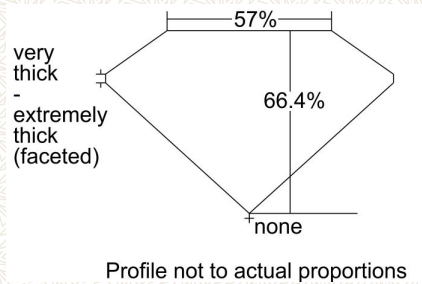

GIA COLORED DIAMOND REPORT

July 01, 2015
 Report Type Grading Report
 GIA Report Number 7203146570
 Shape and Cutting Style Modified Square Brilliant
 Measurements 4.75 x 4.70 x 3.12 mm

Carat Weight 0.65 carat
 Color Grade Very Light Pink
 Color Origin Natural
 Color Distribution Not Applicable
 Clarity Grade Internally Flawless
 Proportions: