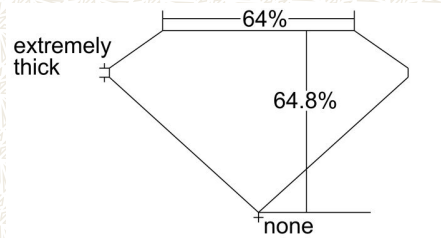

GIA COLORED DIAMOND REPORT

April 23, 2018
 Report TypeGrading Report
 GIA Report Number 7282634197
 Shape and Cutting Style Cut-Cornered Rectangular
 Modified Brilliant
 Measurements 6.38 x 5.07 x 3.29 mm

 Carat Weight 1.02 carat
 Color Grade Fancy Vivid Yellow
 Color Origin Natural
 Color Distribution Even
 Clarity Grade VS1
 Proportions:

Profile not to actual proportions

Polish Excellent
 Symmetry Very Good
 Fluorescence None
 Inscription(s): GIA 7282634197

ADDITIONAL INFORMATION

CLARITY CHARACTERISTICS

KEY TO SYMBOLS*

- Feather Extra Facet
- Indented Natural
- Pinpoint
- Natural

* Red symbols denote internal characteristics (inclusions). Green or black symbols denote external characteristics (blemishes). Diagram is an approximate representation of the diamond, and symbols shown indicate type, position, and approximate size of clarity characteristics. All clarity characteristics may not be shown. Details of finish are not shown.