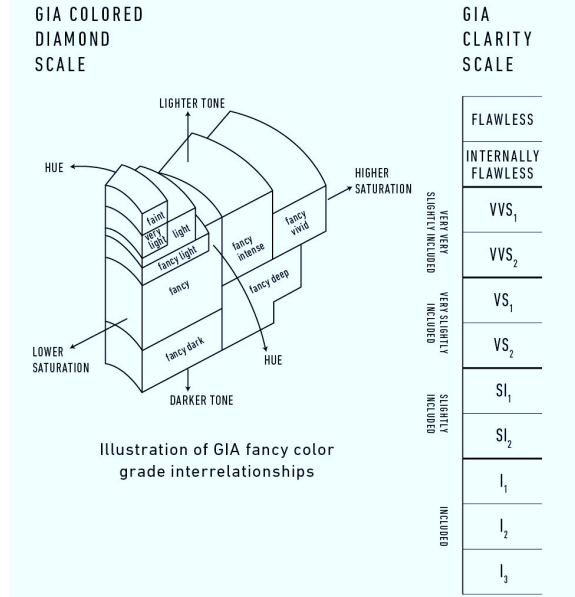

GIA COLORED DIAMOND REPORT

April 23, 2018
 Report TypeGrading Report
 GIA Report Number 7282634197
 Shape and Cutting Style Cut-Cornered Rectangular
 Modified Brilliant
 Measurements 6.38 x 5.07 x 3.29 mm

 Carat Weight 1.02 carat
 Color Grade Fancy Vivid Yellow
 Color Origin Natural
 Color Distribution Even
 Clarity Grade VS1
 Proportions:

Profile not to actual proportions

Polish Excellent
 Symmetry Very Good
 Fluorescence None
 Inscription(s): GIA 7282634197

ADDITIONAL INFORMATION

CLARITY CHARACTERISTICS

KEY TO SYMBOLS*

- Feather Extra Facet
- Indented Natural
- Pinpoint
- Natural

* Red symbols denote internal characteristics (inclusions). Green or black symbols denote external characteristics (blemishes). Diagram is an approximate representation of the diamond, and symbols shown indicate type, position, and approximate size of clarity characteristics. All clarity characteristics may not be shown. Details of finish are not shown.