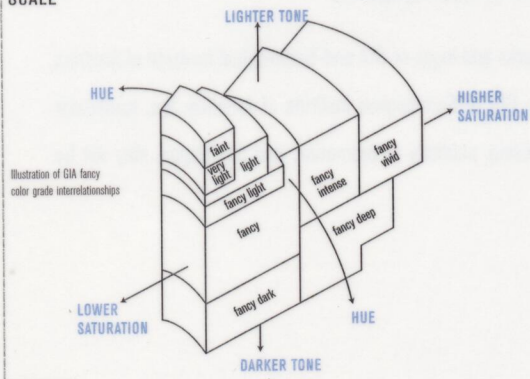

GIA
GEMOLOGICAL INSTITUTE OF AMERICA®

5355 Armada Drive | Carlsbad, CA 92008-4602
T: 760-603-4500 | F: 760-603-1814

GIA Laboratories
Bangkok Carlsbad Gaborone
Johannesburg Mumbai New York
www.gia.edu

COLORED DIAMOND IDENTIFICATION AND ORIGIN REPORT

GIA REPORT 1116486056

December 21, 2009

Shape and Cutting Style ..... Round Brilliant
Measurements ..... 2.56 - 2.59 x 1.65 mm
Weight ..... 0.07 carat
Color Grade
Origin ..... NATURAL
Grade ..... FANCY
..... GRAY-VIOLET
Distribution ..... EVEN

Comments:
None

GIA
COLORED
DIAMOND
SCALE

210102601903

IMPORTANT LIMITATIONS ON BACK
©2008 GEMOLOGICAL INSTITUTE OF AMERICA, INC.