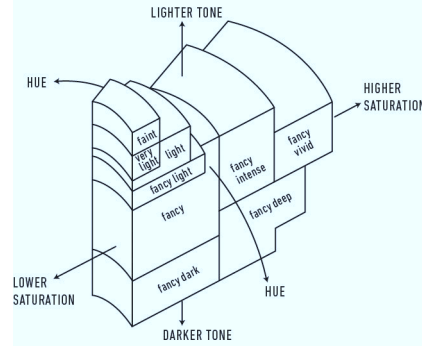

Verify this report at gia.edu

GIA COLORED DIAMOND REPORT

January 12, 2015
 Report Type **Identification and Origin Report**
 GIA Report Number **1162917057**
 Shape and Cutting Style **Round-Cornered Square Modified Brilliant**
 Measurements **8.98 x 8.98 x 7.24 mm**
 Carat Weight **5.46 carat**
 Color Grade **Fancy Black**
 Color Origin **Natural**
 Color Distribution **Even**
 Inscription(s): **GIA 1162917057**

ADDITIONAL INFORMATION
GIA COLORED DIAMOND SCALE

Illustration of GIA fancy color grade interrelationships

The results documented in this report refer only to the diamond described, and were obtained using the techniques and equipment used by GIA at the time of examination. This report is not a guarantee or valuation. For additional information and important limitations and disclaimers, please see www.gia.edu/terms or call +1 800 421 7250 or +1 760 603 4500. ©2014 Gemological Institute of America, Inc.