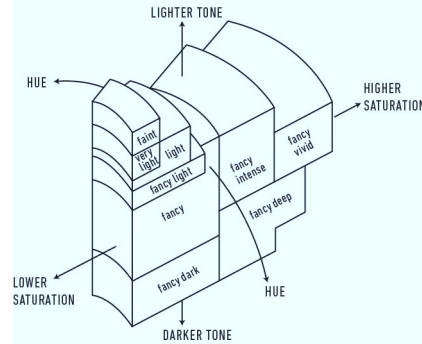

GIA COLORED DIAMOND REPORT

January 18, 2016
 Report Type Identification and Origin Report
 GIA Report Number 1172445398
 Shape and Cutting Style Round Brilliant
 Measurements 5.29 - 5.32 x 3.33 mm
 Carat Weight 0.58 carat
 Color Grade Fancy Deep Yellow-Orange
 Color Origin Natural
 Color Distribution Even

ADDITIONAL INFORMATION

GIA COLORED
DIAMOND
SCALE

Illustration of GIA fancy color grade interrelationships

The results documented in this report refer only to the diamond described, and were obtained using the techniques and equipment used by GIA at the time of examination. This report is not a guarantee or valuation. For additional information and important limitations and disclaimers, please see www.gia.edu/terms or call +1 800 421 7250 or +1 760 603 4500. ©2014 Gemological Institute of America, Inc.