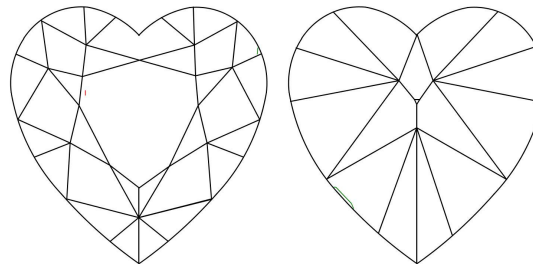

GIA COLORED DIAMOND REPORT

November 01, 2016
 Report Type Grading Report
 GIA Report Number 1172958318
 Shape and Cutting Style Heart Brilliant
 Measurements 3.75 x 4.07 x 1.75 mm

Carat Weight 0.18 carat
 Color Grade Fancy Blue
 Color Origin Natural
 Color Distribution Even
 Clarity Grade VS1
 Proportions:

Profile not to actual proportions

Polish Very Good
 Symmetry Good
 Fluorescence None

ADDITIONAL INFORMATION

CLARITY CHARACTERISTICS

KEY TO SYMBOLS*

-  Feather
-  Natural

* Red symbols denote internal characteristics (inclusions). Green or black symbols denote external characteristics (blemishes). Diagram is an approximate representation of the diamond, and symbols shown indicate type, position, and approximate size of clarity characteristics. All clarity characteristics may not be shown. Details of finish are not shown.