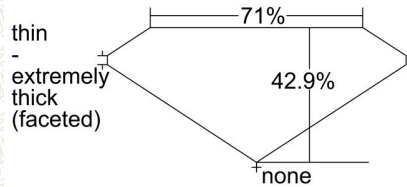

GIA COLORED DIAMOND REPORT

November 01, 2016
 Report Type Grading Report
 GIA Report Number 1172958318
 Shape and Cutting Style Heart Brilliant
 Measurements 3.75 x 4.07 x 1.75 mm

Carat Weight 0.18 carat
 Color Grade Fancy Blue
 Color Origin Natural
 Color Distribution Even
 Clarity Grade VS1
 Proportions:

Profile not to actual proportions

Polish Very Good
 Symmetry Good
 Fluorescence None

ADDITIONAL INFORMATION

CLARITY CHARACTERISTICS

KEY TO SYMBOLS*

-  Feather
-  Natural

* Red symbols denote internal characteristics (inclusions). Green or black symbols denote external characteristics (blemishes). Diagram is an approximate representation of the diamond, and symbols shown indicate type, position, and approximate size of clarity characteristics. All clarity characteristics may not be shown. Details of finish are not shown.