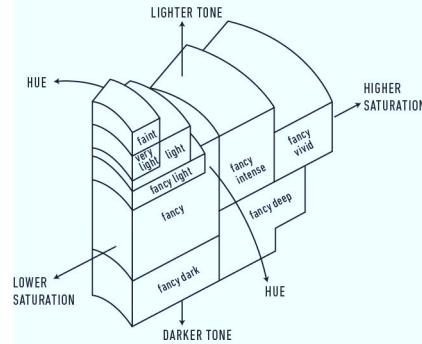

Verify this report at gia.edu

GIA COLORED DIAMOND REPORT

March 6, 2018
 Report Type **Identification and Origin Report**
 GIA Report Number **1192101871**
 Shape and Cutting Style **Modified Shield Step Cut**
 Measurements **10.08 x 13.75 x 3.64 mm**
 Carat Weight **3.57 carat**
 Color Grade **Fancy Black**
 Color Origin **Natural**
 Color Distribution **Even**
 Inscription(s): GIA 1192101871

ADDITIONAL INFORMATION
**GIA COLORED
 DIAMOND
 SCALE**

Illustration of GIA fancy color grade interrelationships

reportcheck.gia.edu

The results documented in this report refer only to the diamond described, and were obtained using the techniques and equipment used by GIA at the time of examination. This report is not a guarantee or valuation. For additional information and important limitations and disclaimers, please see www.gia.edu/terms or call +1 800 421 7250 or +1 760 603 4500. ©2014 Gemological Institute of America, Inc.