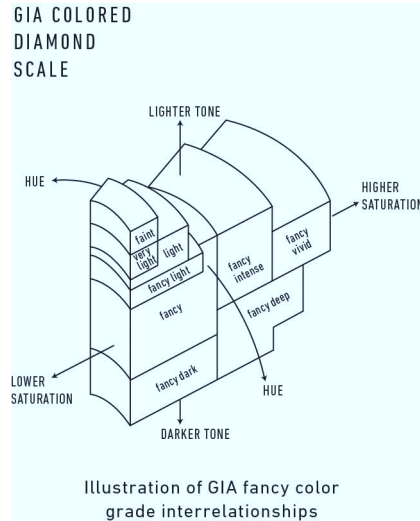

Verify this report at GIA.edu

GIA NATURAL COLORED DIAMOND REPORT

March 11, 2020
Report Type ..... **Identification and Origin Report**
GIA Report Number **1206908480**
Shape and Cutting Style ..... **Cushion Modified Brilliant**
Measurements ..... **5.88 x 5.83 x 3.72 mm**
Carat Weight ..... **1.00 carat**
Color Grade ..... **Fancy White**
Color Origin ..... **Natural**
Color Distribution ..... **Even**
Inscription(s): **GIA 1206908480**

ADDITIONAL INFORMATION

The results documented in this report refer only to the diamond described, and were obtained using the techniques and equipment available to GIA at the time of examination. This report is not a guarantee or valuation. For additional information and important limitations and disclaimers, please see GIA.edu/terms or call +1 800 421 7250 or +1 760 603 4500. ©2017 Gemological Institute of America, Inc.

reportcheck.gia.edu