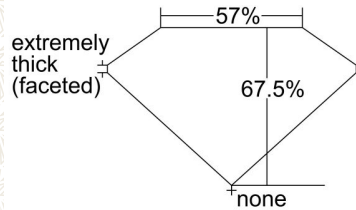

GIA NATURAL COLORED DIAMOND REPORT

August 20, 2021
 Report Type Grading Report
 GIA Report Number 1398655743
 Shape and Cutting Style Oval Modified Brilliant
 Measurements 6.82 x 4.92 x 3.32 mm

Carat Weight 0.90 carat
 Color Grade Fancy Yellow
 Color Origin Natural
 Color Distribution Even
 Clarity Grade VS1
 Proportions:

Profile not to actual proportions

Polish Excellent
 Symmetry Very Good
 Fluorescence None
 Inscription(s): GIA 1398655743

Comments: Additional pinpoints are not shown.

ADDITIONAL INFORMATION

CLARITY CHARACTERISTICS

KEY TO SYMBOLS*

- Cloud
- Needle
- Pinpoint
- Indented Natural

* Red symbols denote internal characteristics (inclusions). Green or black symbols denote external characteristics (blemishes). Diagram is an approximate representation of the diamond, and symbols shown indicate type, position, and approximate size of clarity characteristics. All clarity characteristics may not be shown. Details of finish are not shown.