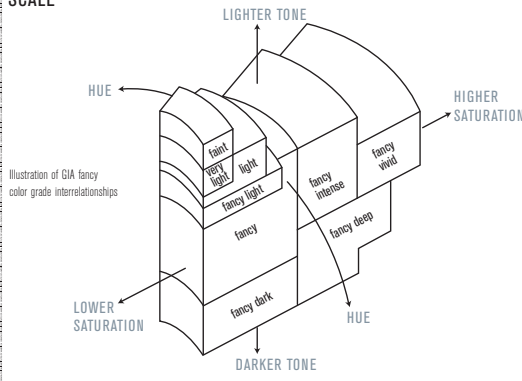

COLORED DIAMOND IDENTIFICATION AND ORIGIN REPORT

GIA REPORT 2155292130

April 02, 2013

Laser Inscription Registry ..... **GIA 2155292130**

Shape and Cutting Style ..... **Pear Brilliant**

Measurements ..... **5.99 x 3.90 x 2.62 mm**

Weight ..... **0.39 carat**

Color Grade

Origin ..... **NATURAL**

Grade ..... **FANCY LIGHT**

..... **BROWN-YELLOW**

Distribution ..... **EVEN**

Comments:
None

GIA COLORED DIAMOND SCALE