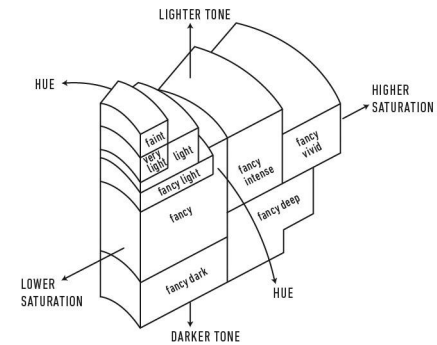

ADDITIONAL INFORMATION

CLARITY CHARACTERISTICS

KEY TO SYMBOLS\*

-  Feather
-  Pinpoint
-  Indented Natural

\* Red symbols denote internal characteristics (inclusions). Green or black symbols denote external characteristics (blemishes). Diagram is an approximate representation of the diamond, and symbols shown indicate type, position, and approximate size of clarity characteristics. All clarity characteristics may not be shown. Details of finish are not shown.

GIA COLORED DIAMOND SCALE

Illustration of GIA fancy color grade interrelationships

GIA CLARITY SCALE

VERY VERY SLIGHTLY INCLUDED	FLAWLESS
	INTERNALLY FLAWLESS
VERY SLIGHTLY INCLUDED	VVS <sub>1</sub>
	VVS <sub>2</sub>
SLIGHTLY INCLUDED	VS <sub>1</sub>
	VS <sub>2</sub>
INCLUDED	SI <sub>1</sub>
	SI <sub>2</sub>
	I <sub>1</sub>
INCLUDED	I <sub>2</sub>
	I <sub>3</sub>