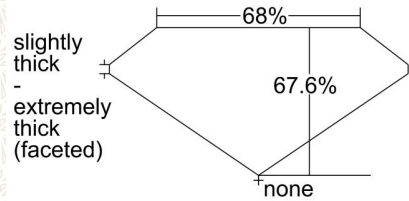

GIA COLORED DIAMOND REPORT

February 05, 2014  
 Report Type ..... Grading Report  
 GIA Report Number ..... 2155849319  
 Shape and Cutting Style ..... Cushion Modified Brilliant  
 Measurements ..... 6.54 x 5.89 x 3.98 mm  
  
 Carat Weight ..... 1.32 carat  
 Color Grade ..... Fancy Brown  
 Color Origin ..... Natural  
 Color Distribution ..... Even  
 Clarity Grade ..... SI1  
 Proportions:

Profile not to actual proportions

Polish ..... Good  
 Symmetry ..... Good  
 Fluorescence ..... None  
 Inscription(s): GIA 2155849319

**Comments:** Additional pinpoints, clouds, internal graining and surface graining are not shown.

ADDITIONAL INFORMATION

CLARITY CHARACTERISTICS

KEY TO SYMBOLS\*

-  Feather
-  Pinpoint
-  Indented Natural

\* Red symbols denote internal characteristics (inclusions). Green or black symbols denote external characteristics (blemishes). Diagram is an approximate representation of the diamond, and symbols shown indicate type, position, and approximate size of clarity characteristics. All clarity characteristics may not be shown. Details of finish are not shown.