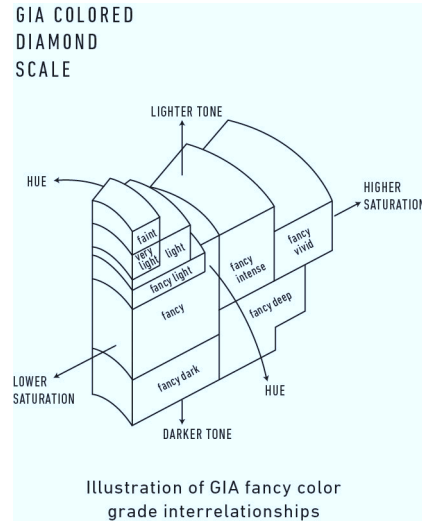

GIA COLORED DIAMOND REPORT

February 2, 2015

Report TypeIdentification and Origin Report

GIA Report Number 2165930035

Shape and Cutting Style Cut-Cornered Rectangular
Modified Brilliant

Measurements 4.60 x 4.33 x 2.70 mm

Carat Weight 0.51 carat

Color Grade Fancy Deep Brownish Orange

Color Origin Natural

Color Distribution Even

Inscription(s): GIA 2165930035

ADDITIONAL INFORMATION

The results documented in this report refer only to the diamond described, and were obtained using the techniques and equipment used by GIA at the time of examination. This report is not a guarantee or valuation. For additional information and important limitations and disclaimers, please see www.gia.edu/terms or call +1 800 421 7250 or +1 760 603 4500. ©2014 Gemological Institute of America, Inc.