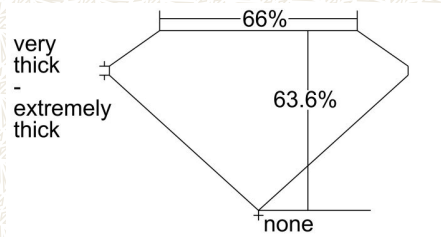

GIA COLORED DIAMOND REPORT

April 08, 2015
 Report Type Grading Report
 GIA Report Number 2171099346
 Shape and Cutting Style . Cut-Cornered Square Modified Brilliant
 Measurements 3.18 x 3.05 x 1.94 mm
 Carat Weight 0.17 carat
 Color Grade Fancy Intense Blue
 Color Origin Natural
 Color Distribution Even
 Clarity Grade VVS1
 Proportions:

Profile not to actual proportions

Polish Good
 Symmetry Very Good
 Fluorescence None
 Inscription(s): GIA 2171099346

ADDITIONAL INFORMATION

CLARITY CHARACTERISTICS

KEY TO SYMBOLS*

- ☁ Cloud
- ▲ Chip
- △ Extra Facet

* Red symbols denote internal characteristics (inclusions). Green or black symbols denote external characteristics (blemishes). Diagram is an approximate representation of the diamond, and symbols shown indicate type, position, and approximate size of clarity characteristics. All clarity characteristics may not be shown. Details of finish are not shown.