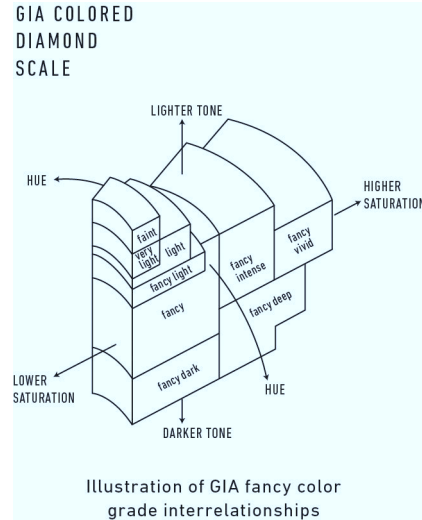

GIA COLORED DIAMOND REPORT

January 4, 2016
Report Type ..... Identification and Origin Report
GIA Report Number 2173433775
Shape and Cutting Style ..... Round Brilliant
Measurements ..... 7.98 - 8.03 x 5.11 mm
Carat Weight ..... 2.22 carat
Color Grade ..... Fancy Black
Color Origin ..... Natural
Color Distribution ..... Even
Inscription(s): GIA 2173433775

ADDITIONAL INFORMATION

The results documented in this report refer only to the diamond described, and were obtained using the techniques and equipment used by GIA at the time of examination. This report is not a guarantee or valuation. For additional information and important limitations and disclaimers, please see www.gia.edu/terms or call +1 800 421 7250 or +1 760 603 4500. ©2014 Gemological Institute of America, Inc.

reportcheck.gia.edu