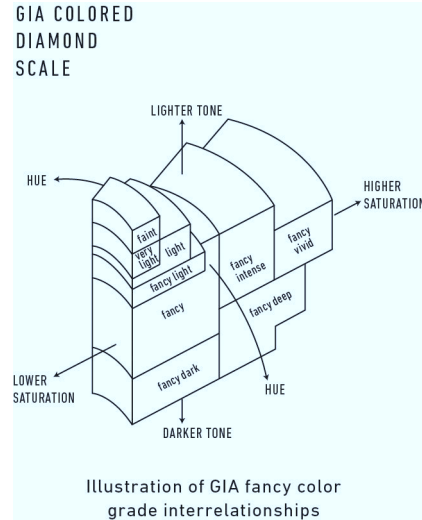

GIA COLORED DIAMOND REPORT

March 16, 2016
Report Type ..... **Identification and Origin Report**
GIA Report Number **2175520636**
Shape and Cutting Style ..... **Round Brilliant**
Measurements ..... **6.53 - 6.58 x 4.52 mm**
Carat Weight ..... **1.31 carat**
Color Grade ..... **Fancy Black**
Color Origin ..... **Natural**
Color Distribution ..... **Even**
Inscription(s): GIA 2175520636

ADDITIONAL INFORMATION

The results documented in this report refer only to the diamond described, and were obtained using the techniques and equipment used by GIA at the time of examination. This report is not a guarantee or valuation. For additional information and important limitations and disclaimers, please see www.gia.edu/terms or call +1 800 421 7250 or +1 760 603 4500. ©2014 Gemological Institute of America, Inc.

reportcheck.gia.edu