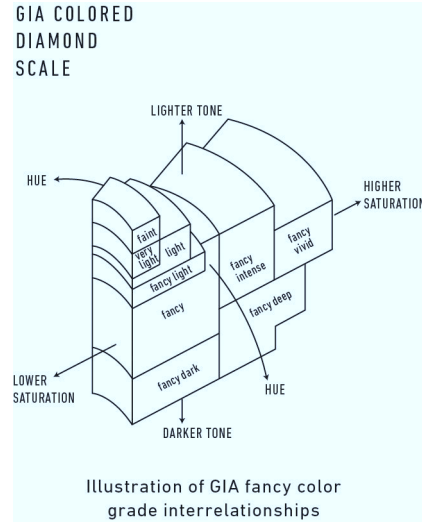

GIA COLORED DIAMOND REPORT

June 14, 2017
Report Type ..... **Identification and Origin Report**
GIA Report Number **2181474080**
Shape and Cutting Style ..... **Round Brilliant**
Measurements ..... **11.48 - 11.57 x 7.10 mm**
Carat Weight ..... **6.02 carat**
Color Grade ..... **Fancy Black**
Color Origin ..... **Natural**
Color Distribution ..... **Even**
Inscription(s): GIA 2181474080

ADDITIONAL INFORMATION

The results documented in this report refer only to the diamond described, and were obtained using the techniques and equipment used by GIA at the time of examination. This report is not a guarantee or valuation. For additional information and important limitations and disclaimers, please see www.gia.edu/terms or call +1 800 421 7250 or +1 760 603 4500. ©2014 Gemological Institute of America, Inc.

reportcheck.gia.edu