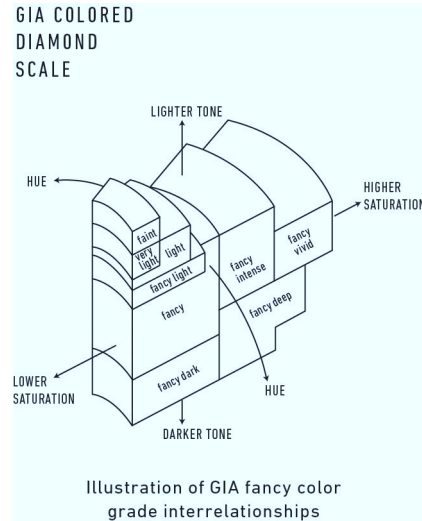

GIA COLORED DIAMOND REPORT

May 9, 2017
Report Type ..... **Identification and Origin Report**
GIA Report Number **2185371917**
Shape and Cutting Style ..... **Marquise Modified Brilliant**
Measurements ..... **15.68 x 7.66 x 4.79 mm**
Carat Weight ..... **4.58 carat**
Color Grade ..... **Fancy Black**
Color Origin ..... **Natural**
Color Distribution ..... **Even**
Inscription(s): GIA 2185371917

ADDITIONAL INFORMATION

The results documented in this report refer only to the diamond described, and were obtained using the techniques and equipment used by GIA at the time of examination. This report is not a guarantee or valuation. For additional information and important limitations and disclaimers, please see www.gia.edu/terms or call +1 800 421 7250 or +1 760 603 4500. ©2014 Gemological Institute of America, Inc.

reportcheck.gia.edu