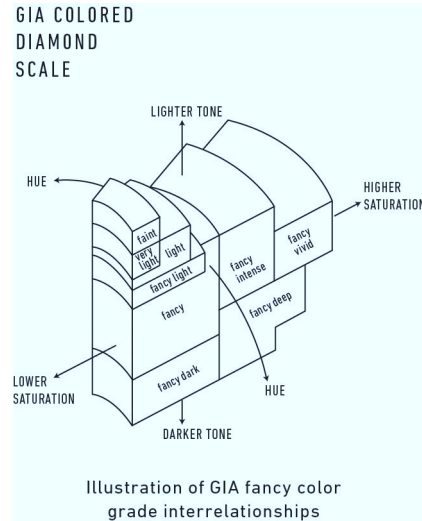

Verify this report at gia.edu

GIA COLORED DIAMOND REPORT

September 11, 2017
Report Type ..... Identification and Origin Report
GIA Report Number 2185705465
Shape and Cutting Style ..... Round Brilliant
Measurements ..... 7.80 - 7.86 x 5.90 mm
Carat Weight ..... 2.30 carat
Color Grade ..... Fancy Black
Color Origin ..... Natural
Color Distribution ..... Even
Inscription(s): GIA 2185705465

ADDITIONAL INFORMATION

The results documented in this report refer only to the diamond described, and were obtained using the techniques and equipment used by GIA at the time of examination. This report is not a guarantee or valuation. For additional information and important limitations and disclaimers, please see www.gia.edu/terms or call +1 800 421 7250 or +1 760 603 4500. ©2014 Gemological Institute of America, Inc.

reportcheck.gia.edu