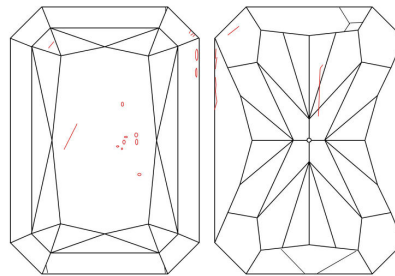

KEY TO SYMBOLS*

- Feather
- Crystal
- Needle
- Extra Facet

* Red symbols denote internal characteristics (inclusions). Green or black symbols denote external characteristics (blemishes). Diagram is an approximate representation of the diamond, and symbols shown indicate type, position, and approximate size of clarity characteristics. All clarity characteristics may not be shown. Details of finish are not shown.

reportcheck.gia.edu

The results documented in this report refer only to the diamond described, and were obtained using the techniques and equipment used by GIA at the time of examination. This report is not a guarantee or valuation. For additional information and important limitations and disclaimers, please see www.gia.edu/terms or call +1 800 421 7250 or +1 760 603 4500. ©2014 Gemological Institute of America, Inc.