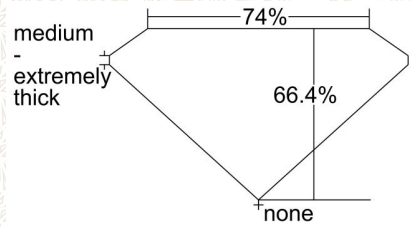

FACSIMILE

GIA COLORED DIAMOND REPORT

October 25, 2018
Report Type ..... Grading Report
GIA Report Number 2185734538
Shape and Cutting Style ..... Cut-Cornered Rectangular
                                                                Modified Brilliant
Measurements ..... 5.21 x 4.67 x 3.10 mm

Carat Weight ..... 0.70 carat
Color Grade ..... Fancy Vivid Green
Color Origin ..... Natural
Color Distribution ..... Even
Clarity Grade SI2
Proportions:

Profile not to actual proportions

Polish ..... Very Good
Symmetry ..... Fair
Fluorescence ..... None
Inscription(s): GIA 2185734538

Comments: Pinpoints, patches of color and additional extra facets are not shown. An inscription is present.