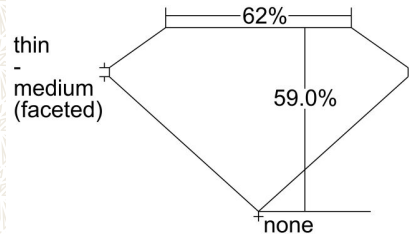

GIA COLORED DIAMOND REPORT

October 17, 2018
 Report Type Grading Report
 GIA Report Number 2191735283
 Shape and Cutting Style Heart Brilliant
 Measurements 3.32 x 3.63 x 2.14 mm

Carat Weight 0.15 carat
 Color Grade Fancy Intense Purplish Pink
 Color Origin Natural
 Color Distribution Even
 Clarity Grade SI1
 Proportions:

Profile not to actual proportions

Polish Very Good
 Symmetry Good
 Fluorescence Strong Blue
 Inscription(s): ~~385700~~
 Comments: Internal graining is not shown.

ADDITIONAL INFORMATION

CLARITY CHARACTERISTICS

KEY TO SYMBOLS*

 Feather

* Red symbols denote internal characteristics (inclusions). Green or black symbols denote external characteristics (blemishes). Diagram is an approximate representation of the diamond, and symbols shown indicate type, position, and approximate size of clarity characteristics. All clarity characteristics may not be shown. Details of finish are not shown.