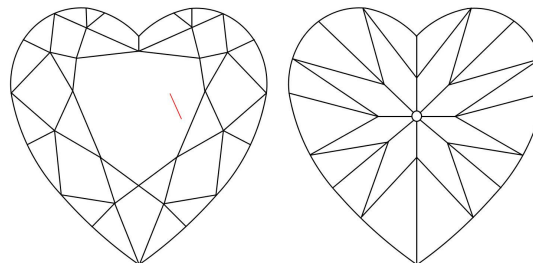

GIA COLORED DIAMOND REPORT

October 17, 2018
 Report Type Grading Report
 GIA Report Number 2191735283
 Shape and Cutting Style Heart Brilliant
 Measurements 3.32 x 3.63 x 2.14 mm

Carat Weight 0.15 carat
 Color Grade Fancy Intense Purplish Pink
 Color Origin Natural
 Color Distribution Even
 Clarity Grade SI1
 Proportions:

Profile not to actual proportions

Polish Very Good
 Symmetry Good
 Fluorescence Strong Blue
 Inscription(s): ~~385700~~
 Comments: Internal graining is not shown.

ADDITIONAL INFORMATION

CLARITY CHARACTERISTICS

KEY TO SYMBOLS*

 Feather

* Red symbols denote internal characteristics (inclusions). Green or black symbols denote external characteristics (blemishes). Diagram is an approximate representation of the diamond, and symbols shown indicate type, position, and approximate size of clarity characteristics. All clarity characteristics may not be shown. Details of finish are not shown.