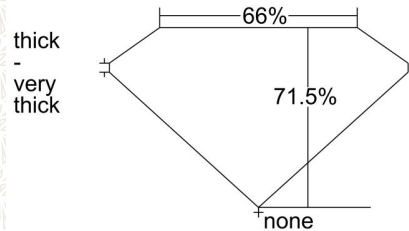

GIA NATURAL COLORED DIAMOND REPORT

June 22, 2020
 Report Type Grading Report
 GIA Report Number 2201998840
 Shape and Cutting Style Square Emerald Cut
 Measurements 5.48 x 5.48 x 3.91 mm

Carat Weight 1.03 carat
 Color Grade Fancy Dark Brown-Greenish Yellow
 Color Origin Natural
 Color Distribution Even
 Clarity Grade SI2
 Proportions:

Profile not to actual proportions

Polish Excellent
 Symmetry Excellent
 Fluorescence Strong Yellow
 Inscription(s): GIA 2201998840

Comments: The color of this stone changes temporarily when gently heated, or when left in darkness for a period of time and is known in the trade as "CHAMELEON". Clarity grade is based on clouds that are not shown.

ADDITIONAL INFORMATION

GIA COLORED DIAMOND SCALE

Illustration of GIA fancy color grade interrelationships

GIA CLARITY SCALE

FLAWLESS
INTERNALLY FLAWLESS
VERY VERY SLIGHTLY INCLUDED
VVS ₁
VVS ₂
VERY SLIGHTLY INCLUDED
VS ₁
VS ₂
SLIGHTLY INCLUDED
SI ₁
SI ₂
INCLUDED
I ₁
I ₂
I ₃

CLARITY CHARACTERISTICS

KEY TO SYMBOLS*

- Crystal
- ∖ Needle
- ~ Feather

* Red symbols denote internal characteristics (inclusions). Green or black symbols denote external characteristics (blemishes). Diagram is an approximate representation of the diamond, and symbols shown indicate type, position, and approximate size of clarity characteristics. All clarity characteristics may not be shown. Details of finish are not shown.