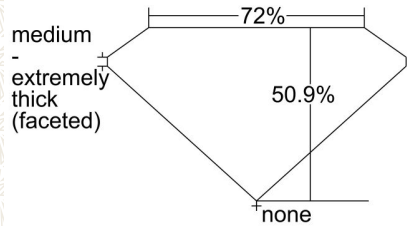

GIA COLORED DIAMOND REPORT

March 23, 2018
 Report Type Grading Report
 GIA Report Number 5101821376
 Shape and Cutting Style Heart Modified Brilliant
 Measurements 4.92 x 4.82 x 2.45 mm

Carat Weight 0.41 carat
 Color Grade Fancy Vivid Purple-Pink
 Color Origin Natural
 Color Distribution Even
 Clarity Grade I1
 Proportions:

Profile not to actual proportions

Polish Good
 Symmetry Good
 Fluorescence Medium Blue
 Inscription(s): GIA 5101821376

Comments: Additional clouds, pinpoints and internal graining are not shown.

ADDITIONAL INFORMATION

CLARITY CHARACTERISTICS

KEY TO SYMBOLS*

- Crystal
- ↘ Needle
- ~ Feather
- ▲ Indented Natural
- ☉ Cloud
- △ Extra Facet
- ◉ Cavity

* Red symbols denote internal characteristics (inclusions). Green or black symbols denote external characteristics (blemishes). Diagram is an approximate representation of the diamond, and symbols shown indicate type, position, and approximate size of clarity characteristics. All clarity characteristics may not be shown. Details of finish are not shown.