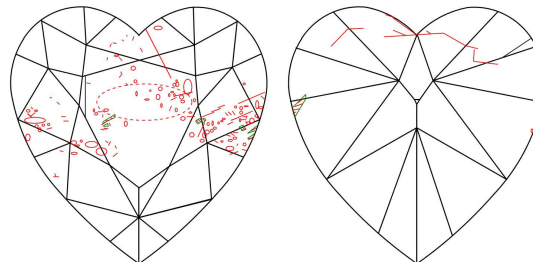

GIA COLORED DIAMOND REPORT

March 23, 2018
 Report Type Grading Report
 GIA Report Number 5101821376
 Shape and Cutting Style Heart Modified Brilliant
 Measurements 4.92 x 4.82 x 2.45 mm

Carat Weight 0.41 carat
 Color Grade Fancy Vivid Purple-Pink
 Color Origin Natural
 Color Distribution Even
 Clarity Grade I1
 Proportions:

Profile not to actual proportions

Polish Good
 Symmetry Good
 Fluorescence Medium Blue
 Inscription(s): GIA 5101821376

Comments: Additional clouds, pinpoints and internal graining are not shown.

ADDITIONAL INFORMATION

CLARITY CHARACTERISTICS

KEY TO SYMBOLS*

- Crystal
- ↘ Needle
- ~ Feather
- ▲ Indented Natural
- ☉ Cloud
- △ Extra Facet
- ◉ Cavity

* Red symbols denote internal characteristics (inclusions). Green or black symbols denote external characteristics (blemishes). Diagram is an approximate representation of the diamond, and symbols shown indicate type, position, and approximate size of clarity characteristics. All clarity characteristics may not be shown. Details of finish are not shown.