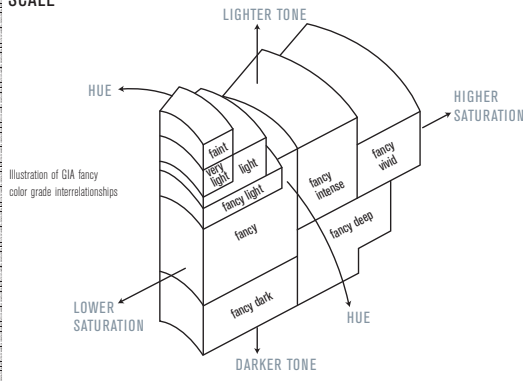

COLORED DIAMOND IDENTIFICATION AND ORIGIN REPORT

GIA REPORT 5151401825

May 04, 2013

Laser Inscription Registry ..... **GIA 5151401825**

Shape and Cutting Style ..... **Cut-Cornered Rectangular Modified Brilliant**

Measurements ..... **6.18 x 4.23 x 2.92 mm**

Weight ..... **0.74 carat**

Color Grade

Origin ..... **NATURAL**

Grade ..... **FANCY DEEP**

..... **BROWNISH ORANGE**

Distribution ..... **EVEN**

Comments:

None

GIA COLORED DIAMOND SCALE

510118985013

For terms, conditions, and limitations, see www.gia.edu/terms or call 800-421-7250 or 760-603-4500.