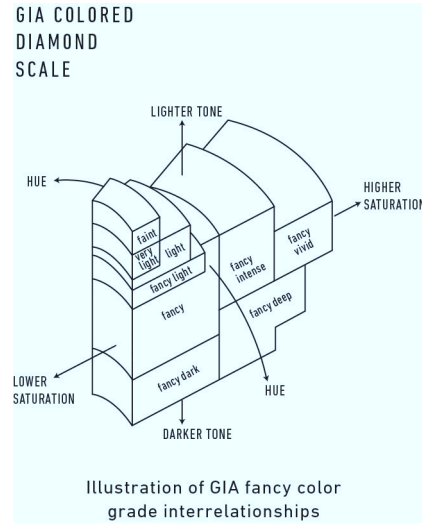

Verify this report at gia.edu

GIA COLORED DIAMOND REPORT

June 17, 2014
Report Type ..... **Identification and Origin Report**
GIA Report Number **5161216192**
Shape and Cutting Style . **Round-Cornered Rectangular Modified Brilliant**
Measurements ..... **4.16 x 3.76 x 2.51 mm**
Carat Weight ..... **0.35 carat**
Color Grade ..... **Fancy Vivid Orange-Yellow**
Color Origin ..... **Natural**
Color Distribution ..... **Even**
Inscription(s): **GIA 5161216192**

ADDITIONAL INFORMATION

The results documented in this report refer only to the diamond described, and were obtained using the techniques and equipment used by GIA at the time of examination. This report is not a guarantee or valuation. For additional information and important limitations and disclaimers, please see www.gia.edu/terms or call +1 800 421 7250 or +1 760 603 4500. ©2014 Gemological Institute of America, Inc.

reportcheck.gia.edu