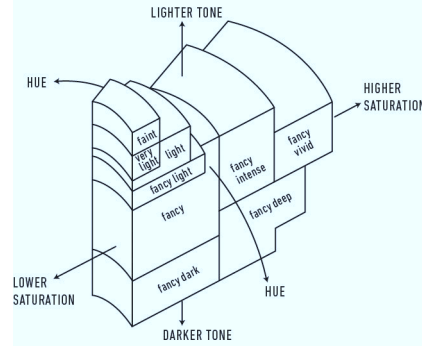

 Carat Weight **1.25 carat**
 Color Grade **Fancy Black**
 Color Origin **Natural**
 Color Distribution **Even**

 Inscription(s): **GIA 5171042099**

ADDITIONAL INFORMATION
**GIA COLORED
 DIAMOND
 SCALE**

Illustration of GIA fancy color grade interrelationships

The results documented in this report refer only to the diamond described, and were obtained using the techniques and equipment used by GIA at the time of examination. This report is not a guarantee or valuation. For additional information and important limitations and disclaimers, please see www.gia.edu/terms or call +1 800 421 7250 or +1 760 603 4500. ©2014 Gemological Institute of America, Inc.