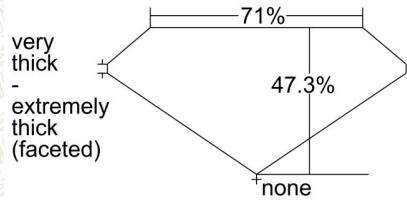

GIA COLORED DIAMOND REPORT

June 09, 2016
 Report Type Grading Report
 GIA Report Number 5172662971
 Shape and Cutting Style Heart Modified Brilliant
 Measurements 5.25 x 5.50 x 2.60 mm

Carat Weight 0.53 carat
 Color Grade Fancy Green
 Color Origin Natural
 Color Distribution Even
 Clarity Grade SI1
 Proportions:

Profile not to actual proportions

Polish Very Good
 Symmetry Good
 Fluorescence Medium Blue
 Comments: Patches of color are not shown.

ADDITIONAL INFORMATION

CLARITY CHARACTERISTICS

KEY TO SYMBOLS*

-  Cavity
-  Indented Natural

* Red symbols denote internal characteristics (inclusions). Green or black symbols denote external characteristics (blemishes). Diagram is an approximate representation of the diamond, and symbols shown indicate type, position, and approximate size of clarity characteristics. All clarity characteristics may not be shown. Details of finish are not shown.