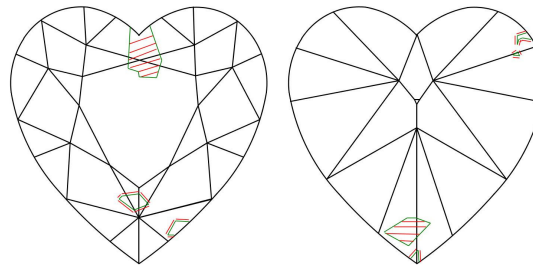

GIA COLORED DIAMOND REPORT

June 09, 2016
 Report Type Grading Report
 GIA Report Number 5172662971
 Shape and Cutting Style Heart Modified Brilliant
 Measurements 5.25 x 5.50 x 2.60 mm

Carat Weight 0.53 carat
 Color Grade Fancy Green
 Color Origin Natural
 Color Distribution Even
 Clarity Grade SI1
 Proportions:

Profile not to actual proportions

Polish Very Good
 Symmetry Good
 Fluorescence Medium Blue
 Comments: Patches of color are not shown.

ADDITIONAL INFORMATION

CLARITY CHARACTERISTICS

KEY TO SYMBOLS*

-  Cavity
-  Indented Natural

* Red symbols denote internal characteristics (inclusions). Green or black symbols denote external characteristics (blemishes). Diagram is an approximate representation of the diamond, and symbols shown indicate type, position, and approximate size of clarity characteristics. All clarity characteristics may not be shown. Details of finish are not shown.