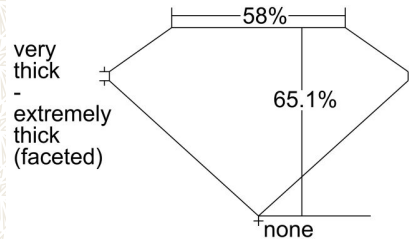

GIA COLORED DIAMOND REPORT

October 14, 2014
 Report Type Grading Report
 GIA Report Number 5176959852
 Shape and Cutting Style Modified Square Brilliant
 Measurements 4.82 x 4.81 x 3.13 mm

Carat Weight 0.66 carat
 Color Grade Fancy Vivid Yellow
 Color Origin Natural
 Color Distribution Even
 Clarity Grade VS1
 Proportions:

Profile not to actual proportions

Polish Excellent
 Symmetry Excellent
 Fluorescence None
 Inscription(s): GIA 5176959852

ADDITIONAL INFORMATION

CLARITY CHARACTERISTICS

KEY TO SYMBOLS*

- Cloud
- Needle

* Red symbols denote internal characteristics (inclusions). Green or black symbols denote external characteristics (blemishes). Diagram is an approximate representation of the diamond, and symbols shown indicate type, position, and approximate size of clarity characteristics. All clarity characteristics may not be shown. Details of finish are not shown.