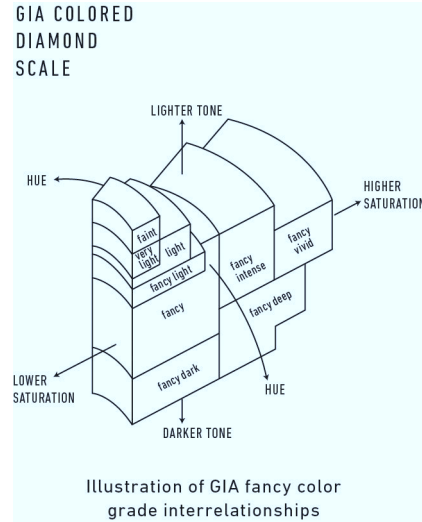

Verify this report at GIA.edu

GIA NATURAL COLORED DIAMOND REPORT

November 8, 2019
Report Type ..... Identification and Origin Report
GIA Report Number 5201692306
Shape and Cutting Style ..... Oval Brilliant
Measurements ..... 3.36 x 2.55 x 1.51 mm
Carat Weight ..... 0.08 carat
Color Grade ..... Fancy Gray-Violet
Color Origin ..... Natural
Color Distribution ..... Even
Inscription(s): *A* 391164

ADDITIONAL INFORMATION

The results documented in this report refer only to the diamond described, and were obtained using the techniques and equipment available to GIA at the time of examination. This report is not a guarantee or valuation. For additional information and important limitations and disclaimers, please see GIA.edu/terms or call +1 800 421 7250 or +1 760 603 4500. ©2017 Gemological Institute of America, Inc.

reportcheck.gia.edu