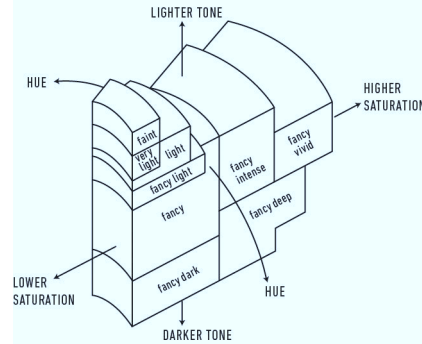

Verify this report at GIA.edu

GIA NATURAL COLORED DIAMOND REPORT

June 01, 2021
 Report Type **Identification and Origin Report**
 GIA Report Number **5212641623**
 Shape and Cutting Style **Oval Modified Brilliant**
 Measurements **9.27 x 6.86 x 4.77 mm**
 Carat Weight **2.50 carat**
 Color Grade **Fancy White**
 Color Origin **Natural**
 Color Distribution **Even**
 Inscription(s): **GIA 5212641623**

ADDITIONAL INFORMATION
**GIA COLORED
 DIAMOND
 SCALE**

Illustration of GIA fancy color grade interrelationships

The results documented in this report refer only to the diamond described, and were obtained using the techniques and equipment available to GIA at the time of examination. This report is not a guarantee or valuation. For additional information and important limitations and disclaimers, please see GIA.edu/terms or call +1 800 421 7250 or +1 760 603 4500. ©2017 Gemological Institute of America, Inc.