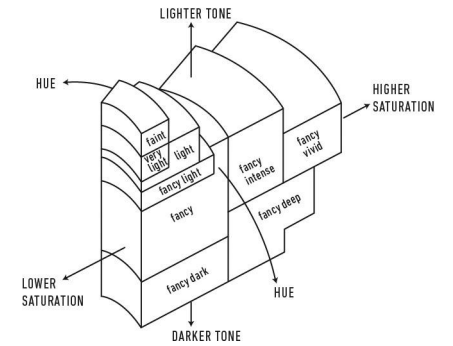

GIA COLORED DIAMOND REPORT

March 05, 2014
 Report Type Identification and Origin Report
 GIA Report Number 6157937827
 Shape and Cutting Style Pear Modified Brilliant
 Measurements 5.52 x 3.32 x 1.81 mm
 Carat Weight 0.25 carat
 Color Grade Fancy Dark Reddish Brown
 Color Origin Natural
 Color Distribution Even

ADDITIONAL INFORMATION

**GIA COLORED
DIAMOND
SCALE**

Illustration of GIA fancy color grade interrelationships

The results documented in this report refer only to the diamond described, and were obtained using the techniques and equipment used by GIA at the time of examination. This report is not a guarantee or valuation. For additional information and important limitations and disclaimers, please see www.gia.edu/terms or call +1 800 421 7250 or +1 760 603 4500. ©2014 Gemological Institute of America, Inc.