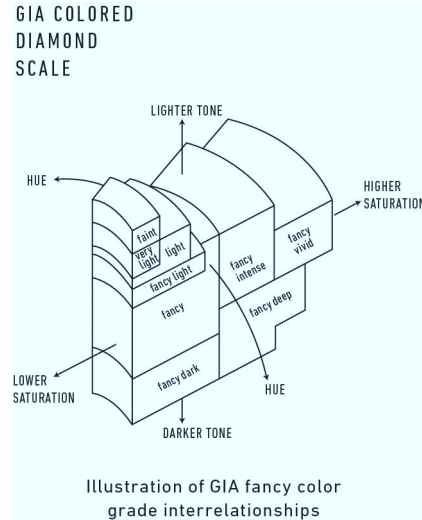

Verify this report at GIA.edu

GIA NATURAL COLORED DIAMOND REPORT

December 5, 2018
Report Type ..... Identification and Origin Report
GIA Report Number 6197869850
Shape and Cutting Style ..... Round Brilliant
Measurements ..... 2.78 - 2.80 x 1.76 mm
Carat Weight ..... 0.08 carat
Color Grade ..... Fancy Gray-Violet
Color Origin ..... Natural
Color Distribution ..... Even
Inscription(s): *A* 394363

ADDITIONAL INFORMATION

The results documented in this report refer only to the diamond described, and were obtained using the techniques and equipment available to GIA at the time of examination. This report is not a guarantee or valuation. For additional information and important limitations and disclaimers, please see GIA.edu/terms or call +1 800 421 7250 or +1 760 603 4500. ©2017 Gemological Institute of America, Inc.

reportcheck.gia.edu