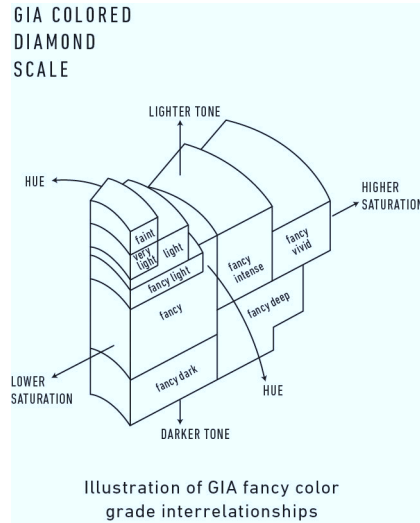

GIA NATURAL COLORED DIAMOND REPORT

June 25, 2020
Report Type ..... Identification and Origin Report
GIA Report Number 6204996666
Shape and Cutting Style ..... Cut-Cornered Rectangular
Modified Brilliant
Measurements ..... 2.85 x 2.41 x 1.63 mm
Carat Weight ..... 0.10 carat
Color Grade ..... Fancy Intense Yellow-Green
Color Origin ..... Natural
Color Distribution ..... Even
Inscription(s): GIA 6204996666

Verify this report at GIA.edu

ADDITIONAL INFORMATION

FACSIMILE

This is a digital representation of the original GIA Report. This representation might not be accepted in lieu of the original GIA Report in certain circumstances. The original GIA Report includes certain security features which are not reproducible on this facsimile.

The results documented in this report refer only to the diamond described, and were obtained using the techniques and equipment available to GIA at the time of examination. This report is not a guarantee or valuation. For additional information and important limitations and disclaimers, please see GIA.edu/terms or call +1 800 421 7250 or +1 760 603 4500. ©2017 Gemological Institute of America, Inc.

reportcheck.gia.edu