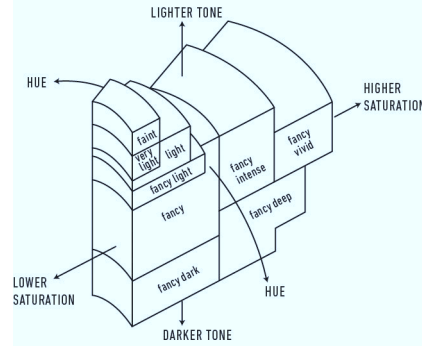

GIA NATURAL COLORED DIAMOND REPORT

May 10, 2021
 Report Type **Identification and Origin Report**
 GIA Report Number **6214641618**
 Shape and Cutting Style **Round Brilliant**
 Measurements **9.80 - 9.83 x 5.70 mm**
 Carat Weight **3.43 carat**
 Color Grade **Fancy Black**
 Color Origin **Natural**
 Color Distribution **Even**
 Inscription(s): **GIA 6214641618**

ADDITIONAL INFORMATION
**GIA COLORED
 DIAMOND
 SCALE**

Illustration of GIA fancy color grade interrelationships

The results documented in this report refer only to the diamond described, and were obtained using the techniques and equipment available to GIA at the time of examination. This report is not a guarantee or valuation. For additional information and important limitations and disclaimers, please see GIA.edu/terms or call +1 800 421 7250 or +1 760 603 4500. ©2017 Gemological Institute of America, Inc.