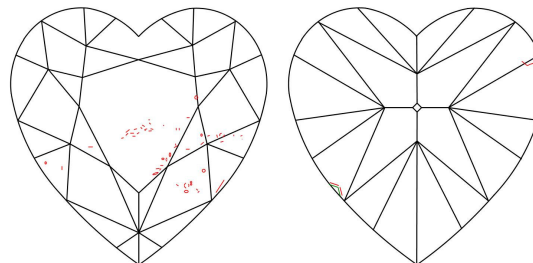

GIA COLORED DIAMOND REPORT

April 30, 2018
 Report Type Grading Report
 GIA Report Number 6282616192
 Shape and Cutting Style Heart Modified Brilliant
 Measurements 4.57 x 5.25 x 2.84 mm

Carat Weight 0.51 carat
 Color Grade Fancy Vivid Yellow-Orange
 Color Origin Natural
 Color Distribution Even
 Clarity Grade VS2
 Proportions:

Profile not to actual proportions

Polish Very Good
 Symmetry Good
 Fluorescence Medium Yellow
 Inscription(s): GIA 6282616192

Comments: Additional clouds are not shown. Pinpoints are not shown.

ADDITIONAL INFORMATION

CLARITY CHARACTERISTICS

KEY TO SYMBOLS*

- Crystal
- ↗ Indented Natural
- ~ Feather
- ☉ Cloud
- ∖ Needle

* Red symbols denote internal characteristics (inclusions). Green or black symbols denote external characteristics (blemishes). Diagram is an approximate representation of the diamond, and symbols shown indicate type, position, and approximate size of clarity characteristics. All clarity characteristics may not be shown. Details of finish are not shown.