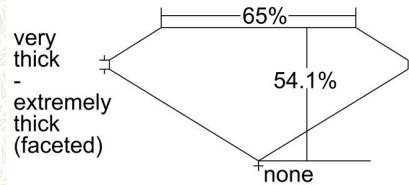

GIA COLORED DIAMOND REPORT

April 30, 2018
 Report Type Grading Report
 GIA Report Number 6282616192
 Shape and Cutting Style Heart Modified Brilliant
 Measurements 4.57 x 5.25 x 2.84 mm

Carat Weight 0.51 carat
 Color Grade Fancy Vivid Yellow-Orange
 Color Origin Natural
 Color Distribution Even
 Clarity Grade VS2
 Proportions:

Profile not to actual proportions

Polish Very Good
 Symmetry Good
 Fluorescence Medium Yellow
 Inscription(s): GIA 6282616192

Comments: Additional clouds are not shown. Pinpoints are not shown.

ADDITIONAL INFORMATION

CLARITY CHARACTERISTICS

KEY TO SYMBOLS*

- Crystal
- ↗ Indented Natural
- ~ Feather
- ☉ Cloud
- ∖ Needle

* Red symbols denote internal characteristics (inclusions). Green or black symbols denote external characteristics (blemishes). Diagram is an approximate representation of the diamond, and symbols shown indicate type, position, and approximate size of clarity characteristics. All clarity characteristics may not be shown. Details of finish are not shown.