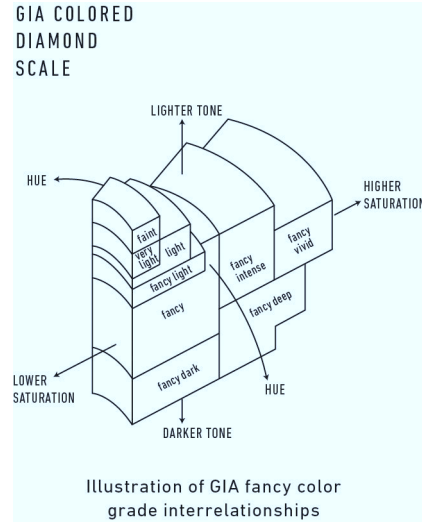

Verify this report at GIA.edu

GIA NATURAL COLORED DIAMOND REPORT

June 3, 2019
Report Type ..... **Identification and Origin Report**
GIA Report Number **6322797112**
Shape and Cutting Style ..... **Round Brilliant**
Measurements ..... **6.76 - 6.88 x 5.23 mm**
Carat Weight ..... **1.66 carat**
Color Grade ..... **Fancy Black**
Color Origin ..... **Natural**
Color Distribution ..... **Even**
Inscription(s): GIA 6322797112

ADDITIONAL INFORMATION

The results documented in this report refer only to the diamond described, and were obtained using the techniques and equipment available to GIA at the time of examination. This report is not a guarantee or valuation. For additional information and important limitations and disclaimers, please see GIA.edu/terms or call +1 800 421 7250 or +1 760 603 4500. ©2017 Gemological Institute of America, Inc.

reportcheck.gia.edu