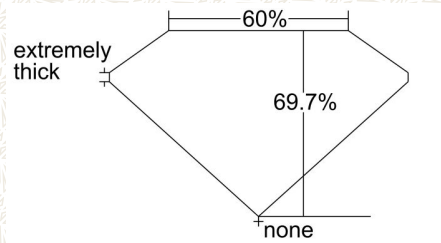

GIA NATURAL COLORED DIAMOND REPORT

May 13, 2021  
 Report Type ..... Grading Report  
 GIA Report Number ..... 6372108038  
 Shape and Cutting Style .Cut-Cornered Square Modified Brilliant  
 Measurements ..... 5.51 x 5.50 x 3.83 mm  
 Carat Weight ..... 1.14 carat  
 Color Grade ..... Fancy Light Yellow  
 Color Origin ..... Natural  
 Color Distribution ..... Even  
 Clarity Grade ..... VS1  
 Proportions:

Profile not to actual proportions

Polish ..... Excellent  
 Symmetry ..... Very Good  
 Fluorescence ..... None  
 Inscription(s): GIA 6372108038

ADDITIONAL INFORMATION

**GIA COLORED DIAMOND SCALE**

**GIA CLARITY SCALE**

FLAWLESS
INTERNALLY FLAWLESS
VERY VERY SLIGHTLY INCLUDED
VVS <sub>1</sub>
VVS <sub>2</sub>
VERY SLIGHTLY INCLUDED
VS <sub>1</sub>
VS <sub>2</sub>
SLIGHTLY INCLUDED
SI <sub>1</sub>
SI <sub>2</sub>
INCLUDED
I <sub>1</sub>
I <sub>2</sub>
I <sub>3</sub>