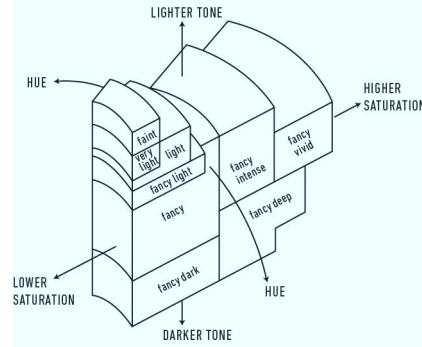

ADDITIONAL INFORMATION

GIA COLORED
DIAMOND
SCALE

Illustration of GIA fancy color grade interrelationships

The results documented in this report refer only to the diamond described, and were obtained using the techniques and equipment available to GIA at the time of examination. This report is not a guarantee or valuation. For additional information and important limitations and disclaimers, please see GIA.edu/terms or call +1 800 421 7250 or +1 760 603 4500. ©2017 Gemological Institute of America, Inc.